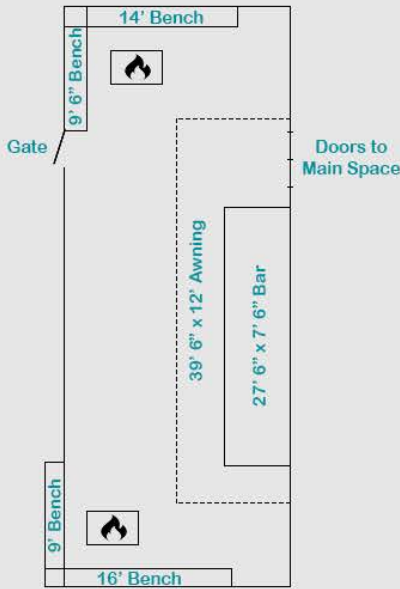

## Main Stage Area

## Small Stage

Room Name	Total Sq/Ft
Small Stage	1,365
Patio	1,502
Main Stage	7,020
Studio	1,395

Scan Here to Book The Venue!