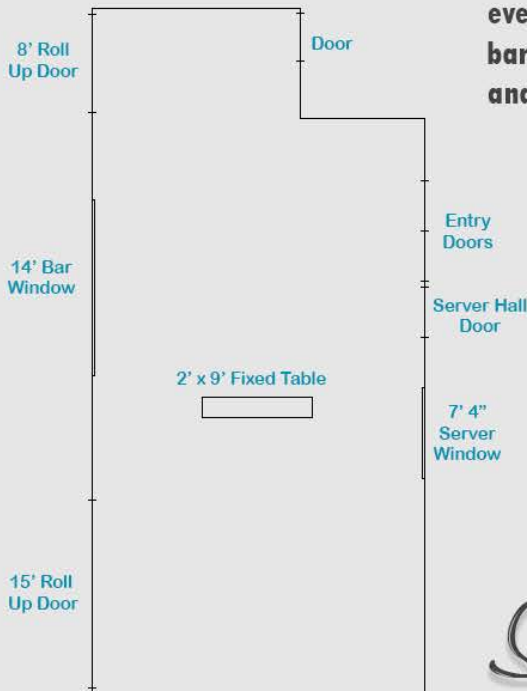

## Main Stage Area

## Small Stage

## Studio

With an elegant, rustic chic feel, select the space that fits your event's theme and ambiance. Choose our entire space, with the use of five bars and two stages, our more intimate Studio Room for small gatherings and celebrations, or rock the house in our Small Stage room for your next small party!

Room Name	Total Sq/Ft
Small Stage	1,365
Patio	1,502
Main Stage	7,020
Studio	1,395

Scan Here to Book The Venue!