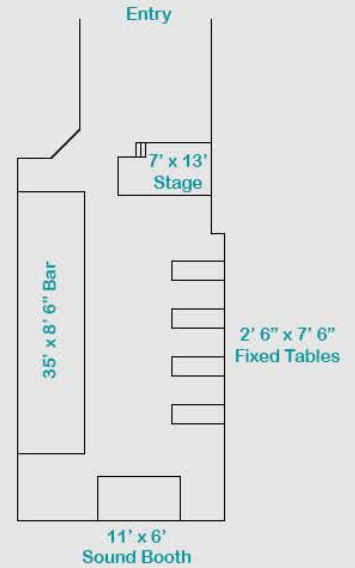

## Main Stage Area

## Small Stage

Room Name	Total Sq/Ft
Small Stage	1,365
Patio	1,502
Main Stage	7,020
Studio	1,395

Scan Here to Book The Venue!