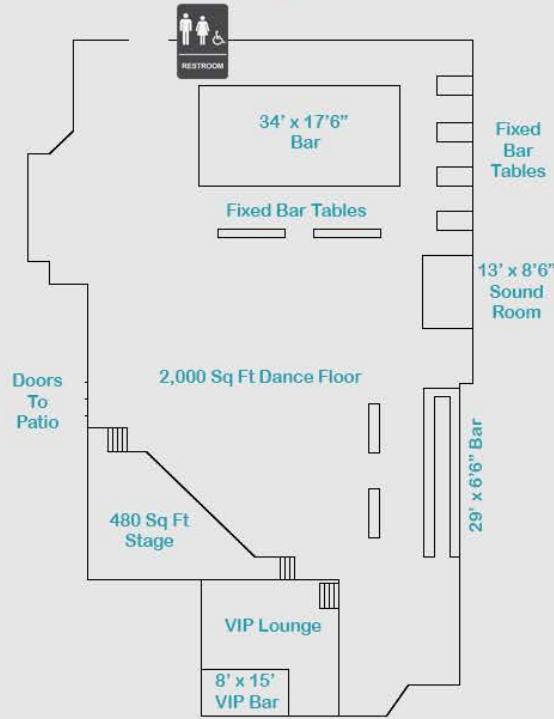

## Main Stage Area

## Small Stage

## Studio

With an elegant, rustic chic feel, select the space that fits your event's theme and ambiance. Choose our entire space, with the use of five bars and two stages, our more intimate Studio Room for small gatherings and celebrations, or rock the house in our Small Stage room for your next small party!

Room Name	Total Sq/Ft
Small Stage	1,365
Patio	1,502
Main Stage	7,020
Studio	1,395

Scan Here to Book The Venue!